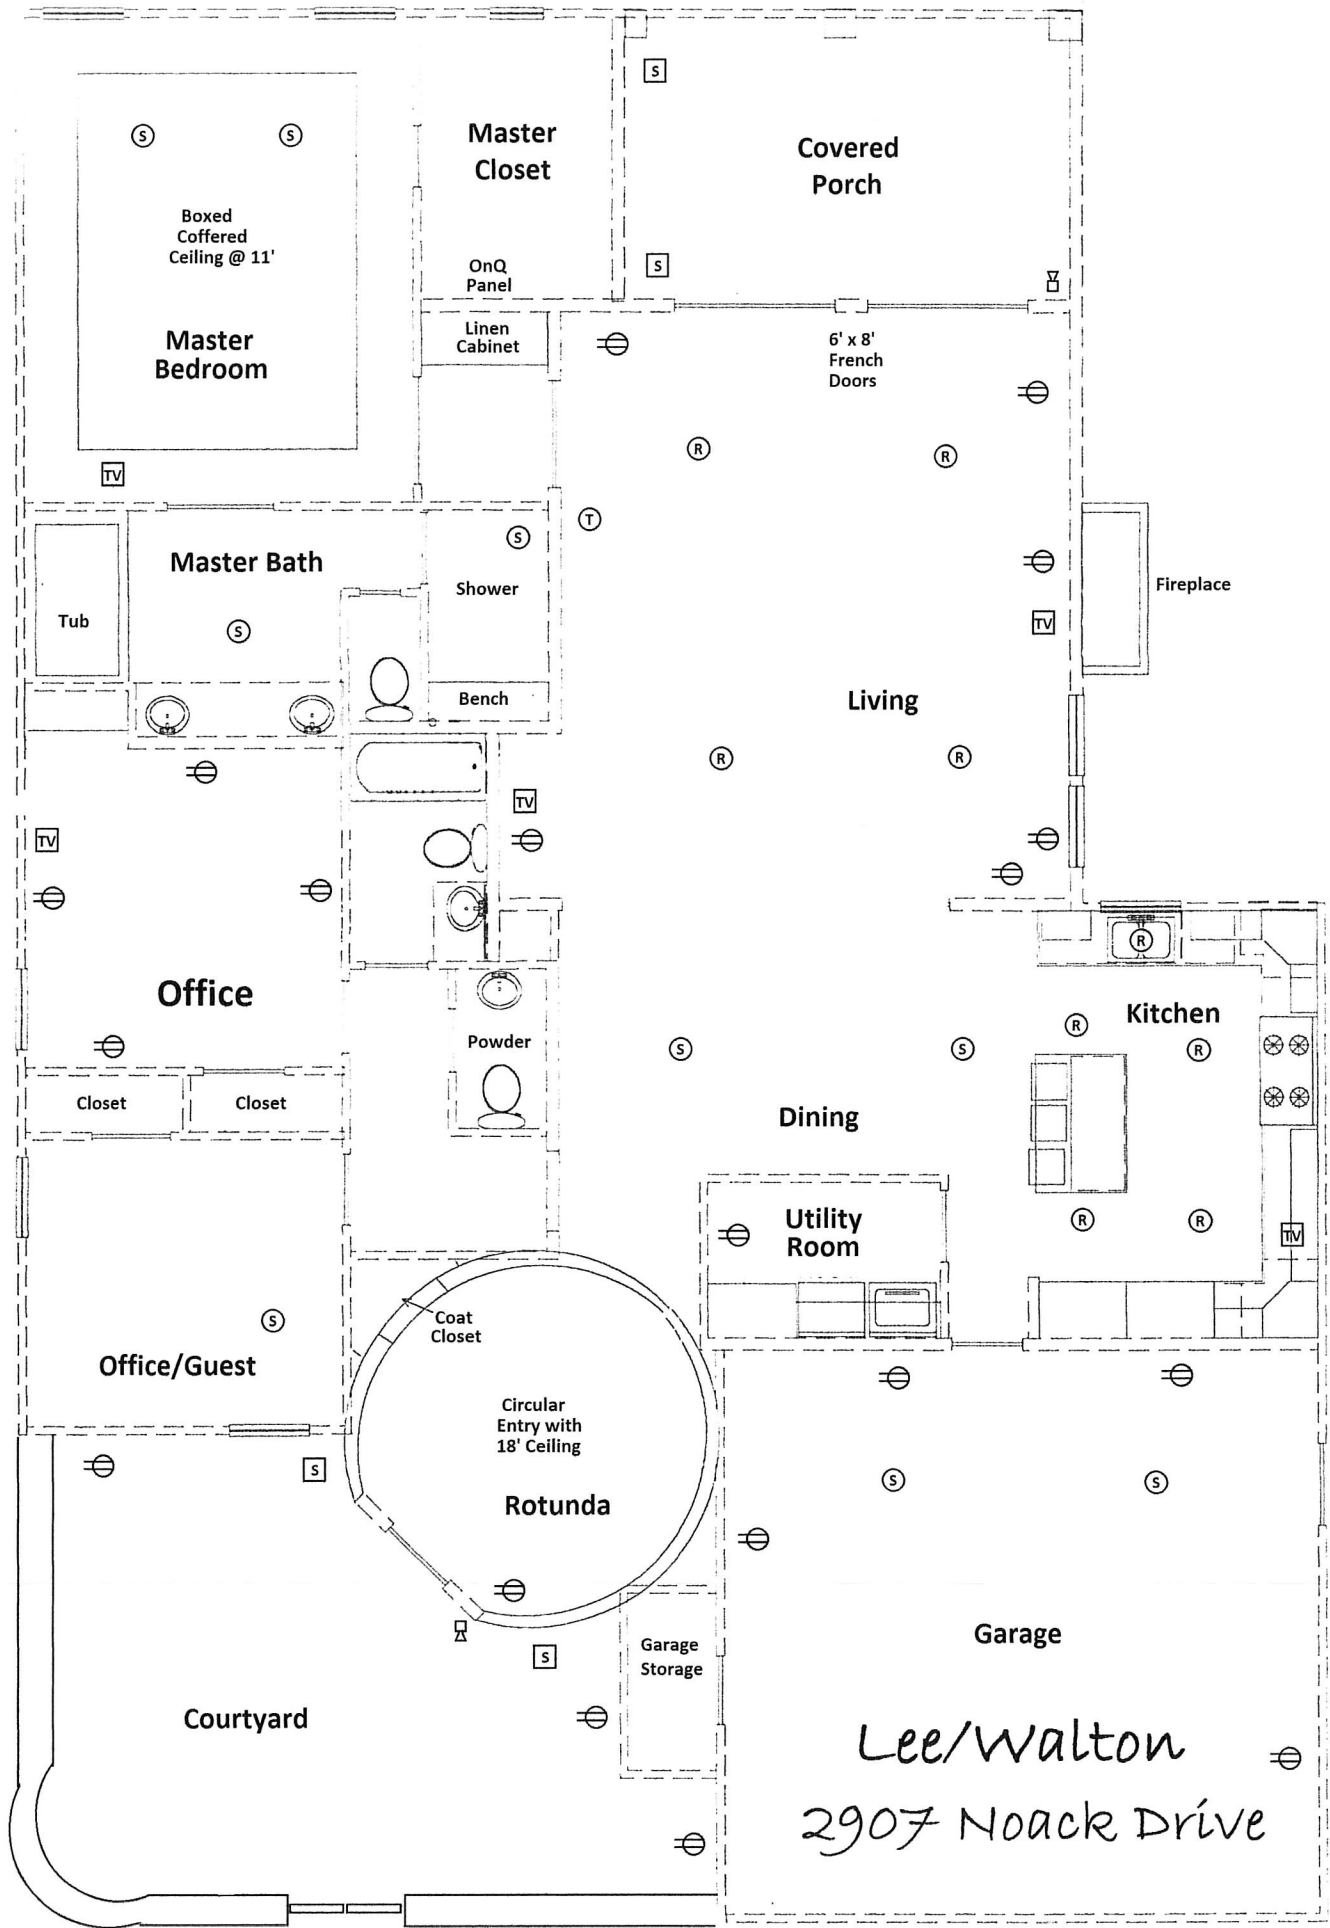

-  outlet
-  telephone
-  recessed light
-  recessed speaker
-  cable
-  outdoor speaker
-  outdoor camera
-  indoor camera
-  Ethernet jack
-  Thermostat

Lee/Walton  
2907 Noack Drive